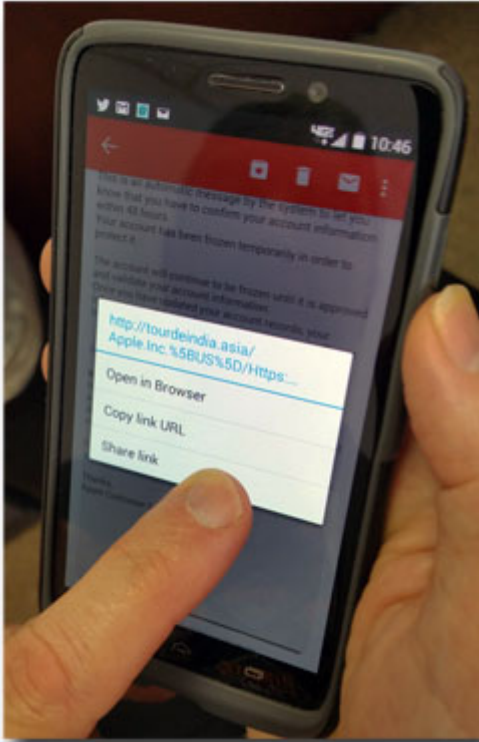

## Reveal the True URL of a Link

Stephanie Obodda - 2017-02-16 - Comments (0) - Phishing

To show the actual destination of a link, "hover to discover" with your mouse.

For a touch-based device that doesn't use a mouse, you can do the equivalent by long-holding the link.

Simply press and hold the link, rather than tap, to reveal the true URL. One way to remember this is "don't get sold; press and hold."

You can use the same method to copy or share a link.