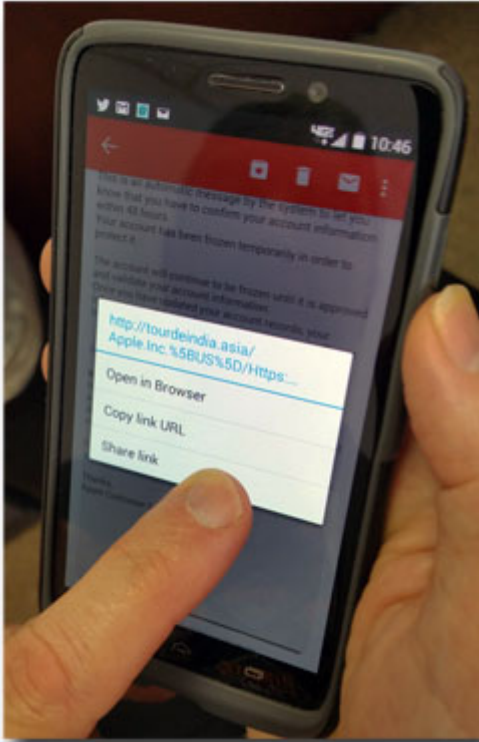

Reveal the True URL of a Link

Stephanie Obodda - 2017-02-16 - Comments (0) - Phishing

To show the actual destination of a link, "hover to discover" with your mouse.

For a touch-based device that doesn't use a mouse, you can do the equivalent by long-holding the link.

Simply press and hold the link, rather than tap, to reveal the true URL. One way to remember this is "don't get sold; press and hold."

You can use the same method to copy or share a link.