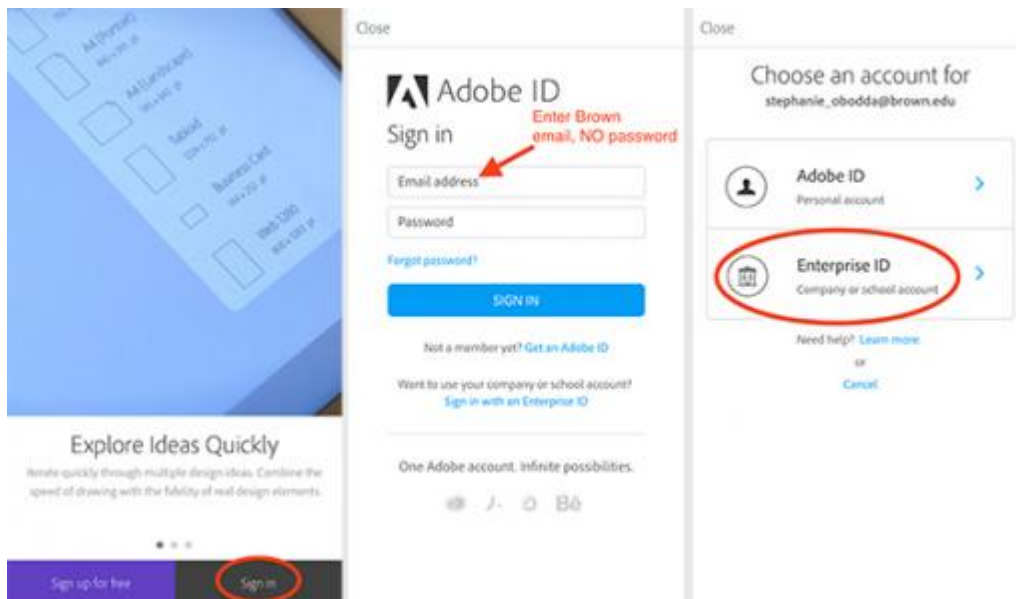

BROWN OIT IT Service Center

Portal > Knowledgebase > Software > Adobe > Log into an Adobe Creative Cloud Mobile App at Brown

Log into an Adobe Creative Cloud Mobile App at Brown

Stephanie Obodda - 2021-10-16 - 0 Comments - in Adobe

You can log into Adobe Creative Cloud Mobile Apps with your Brown account. Here's how:

1. Click Sign In on the app
2. Enter your Brown email address WITHOUT a password.
3. You should automatically be prompted to choose between an Adobe ID and Enterprise ID. Choose Enterprise.
4. You will be prompted to log in with your Brown username and password on a familiar login screen.

Tags

Endpoint Engineering